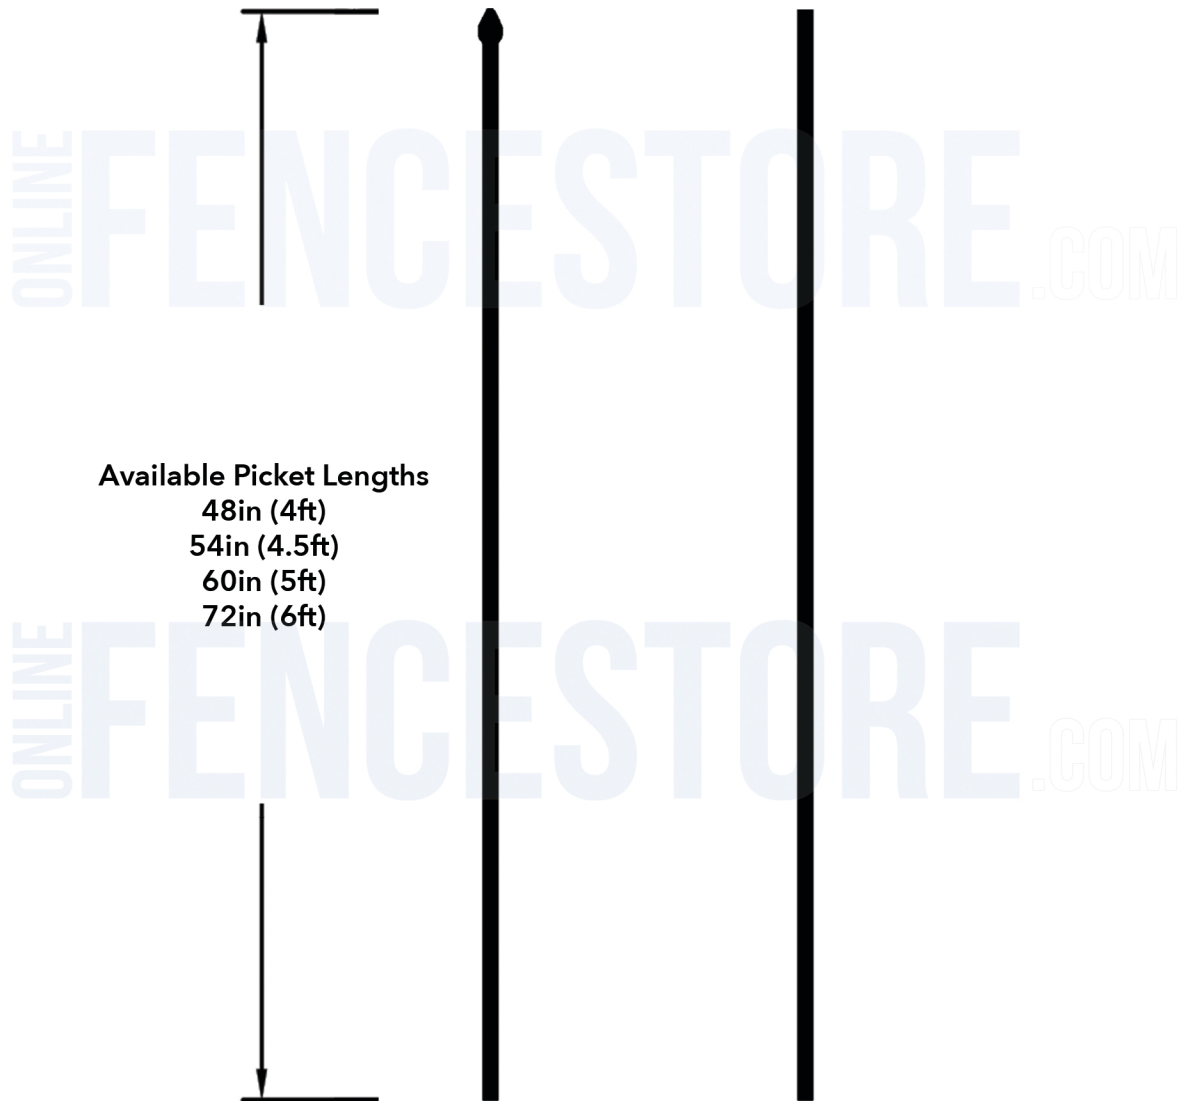

Spear Point Top

Non-Spear Point Top

Available Picket Lengths

- 48in (4ft)
- 54in (4.5ft)
- 60in (5ft)
- 72in (6ft)

Available Colors

Black

Specifications

Material: 5/8in Sq. x 0.050in Wall Aluminum
Coating: AAMA 2604 Approved Polyester Powder Coat
Mounting Screws Not Included