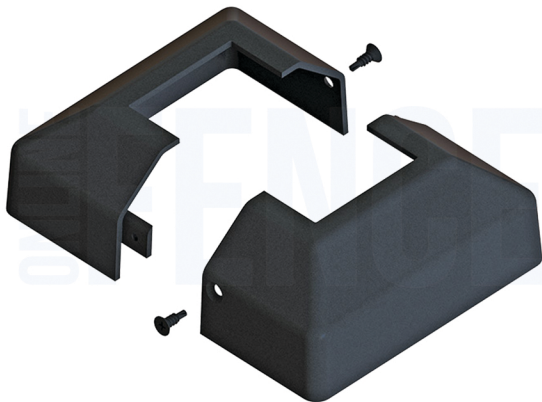

Floor Mount Brackets

Used to attach posts to concrete, asphalt or deck surfaces.

Add Floor Mount Cover

The two piece cover fits over the floor mount to give it a finished look.

Available Colors

Black

Dimensions

Height: 1-3/4in

Flange: 4-3/8in x 4-3/8in

Accommodates 2in x 2in Post

Specifications

Material: Aluminum Die Cast

Coating: AAMA 2604 Approved Polyester Powder Coat

Mounting Screws Not Included