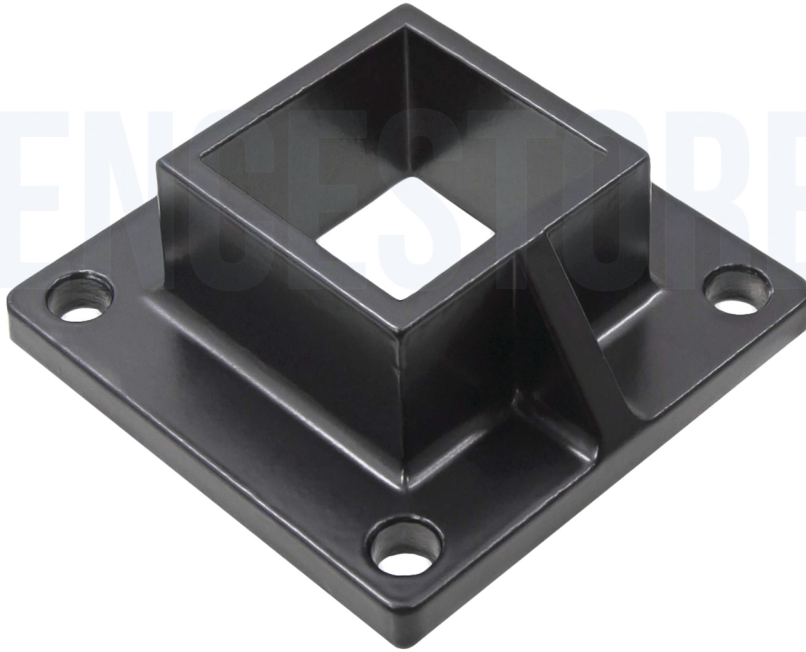

Floor Mount Brackets

Used to attach posts to concrete, asphalt or deck surfaces.

Add Floor Mount Cover

The two piece cover fits over the floor mount to give it a finished look.

Available Colors

Black

Dimensions

Height: 1-3/4in

Flange: 4-3/8in x 4-3/8in

Accommodates 2in x 2in Post

Specifications

Material: Aluminum Die Cast

Coating: AAMA 2604 Approved Polyester Powder Coat

Mounting Screws Not Included