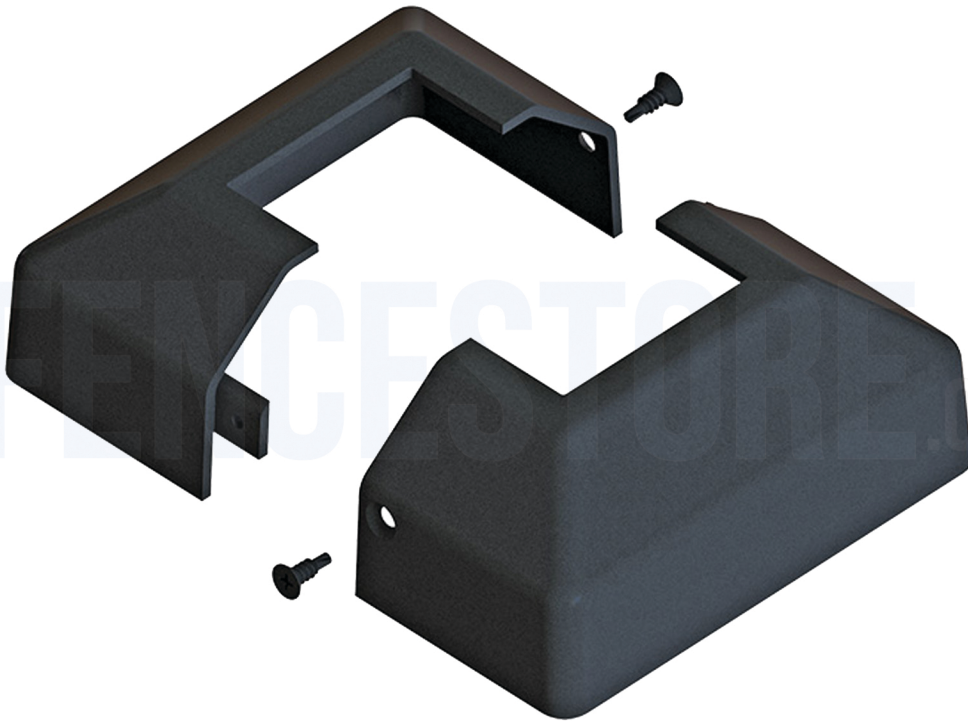

Aluminum Floor Mount Bracket Two Piece Cover

The two piece cover fits over the floor mount to give it a finished look.

Available Colors

 Black

Dimensions

Height: 1-7/8in

Outside Dimension: 4-1/2in x 4-1/2in

Accommodates 2in x 2in Post Floor Mount Bracket

Specifications

Material: Aluminum

Coating: AAMA 2604 Approved Polyester Powder Coat

Floor Mount Bracket Not Included