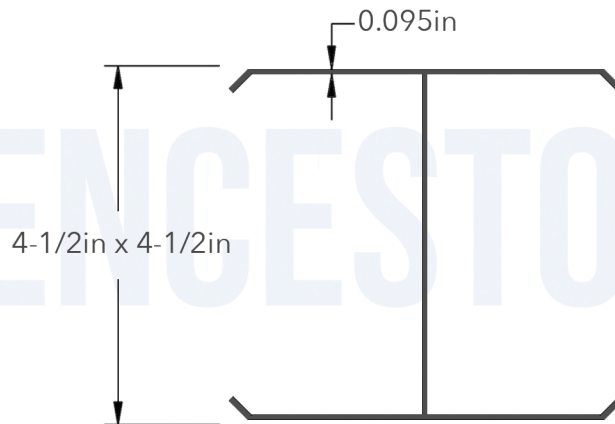

**Pocket Rail Insert**

Material: Galvanized Steel  
94in Length - Can be cut.

Used to strengthen privacy fence pocket rails.  
Slides into our privacy pocket rails.

**5in Post Insert**

Material: Aluminum  
94in Length - Can be cut.

Used to strengthen 5in fence posts.  
Slides into our 5in x 5in posts. Primarily used for gate posts