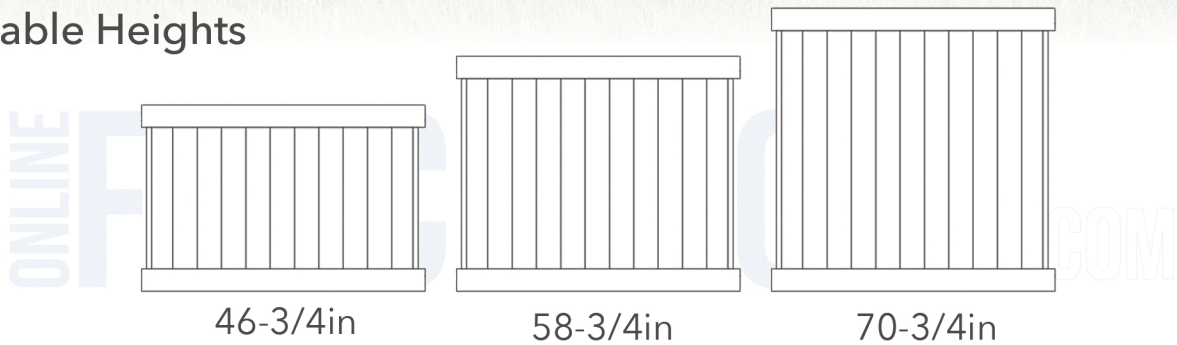

**Available Heights**

**Available Widths**

**Available Colors**

**Panel Specifications**

**Material:** VMA Certified PVC

**Tongue & Groove Pickets:** 6in x 7/8in x 0.050in Wall

**Pocket Rails:** 5-1/2in x 1-3/4in x 0.085in Wall

**Please Note:** Panels ship *UN-ASSEMBLED* for installation on site. A standard privacy fence can rack about 4in over an 8ft span. Greater racking can be achieved by trimming the ends of the T & G pickets at an appropriate angle.

**ICC Swimming Pool Code Approved Heights**

58-3/4in, 70-3/4in

Check local codes before purchasing.