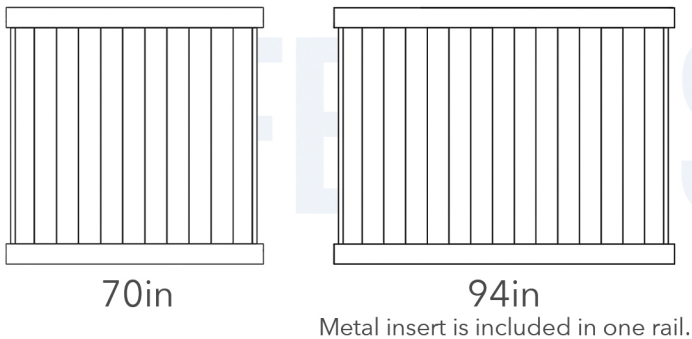

**Available Heights**

**Available Widths**

**Available Colors**

**Panel Specifications**

**Material:** VMA Certified PVC

**Tongue & Groove Pickets:** 6in x 7/8in x 0.050in Wall

**Pocket Rails:** 5-1/2in x 1-3/4in x 0.085in Wall

**Please Note:** Panels ship *UN-ASSEMBLED* for installation on site. A standard privacy fence can rack about 4in over an 8ft span. Greater racking can be achieved by trimming the ends of the T & G pickets at an appropriate angle.

**ICC Swimming Pool Code Approved Heights**

58-3/4in, 70-3/4in

Check local codes before purchasing.