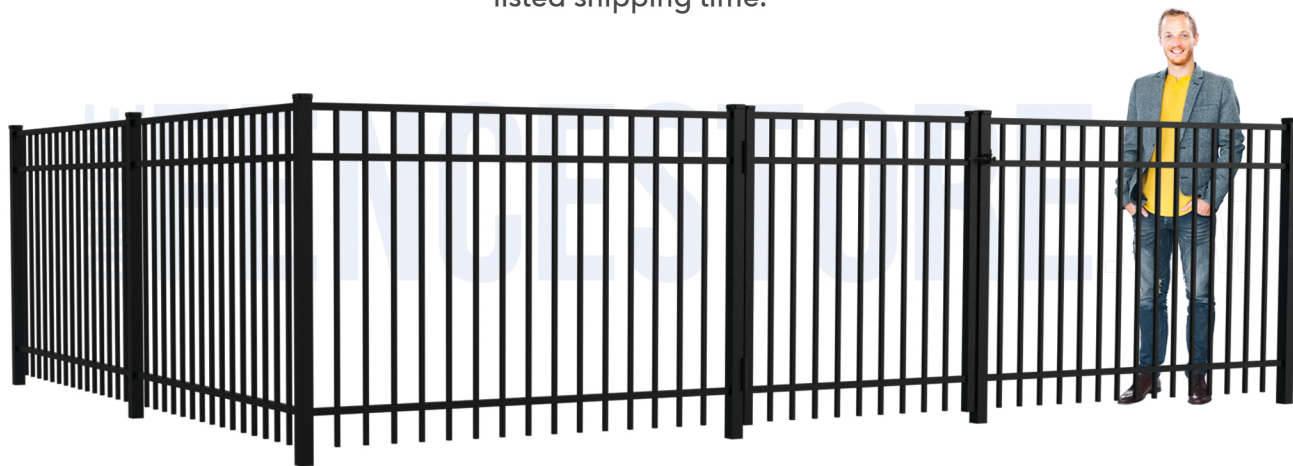

### Available Quick Ship Heights

Standard Picket Spacing Only: 3-13/16in Gap

### ICC Swimming Pool Code Approved Heights

Standard Picket Spacing

54in Flush Bottom

Check local codes before purchasing.

Panels can rack 20in over the 6ft span for installations on hills.