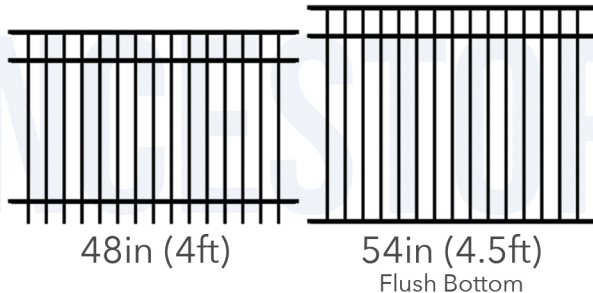

### Available Quick Ship Heights

Standard Picket Spacing Only: 3-13/16in Gap

### ICC Swimming Pool Code Approved Heights

Standard Picket Spacing

54in Flush Bottom

Check local codes before purchasing.

Panels can rack 20in over the 6ft span for installations on hills.